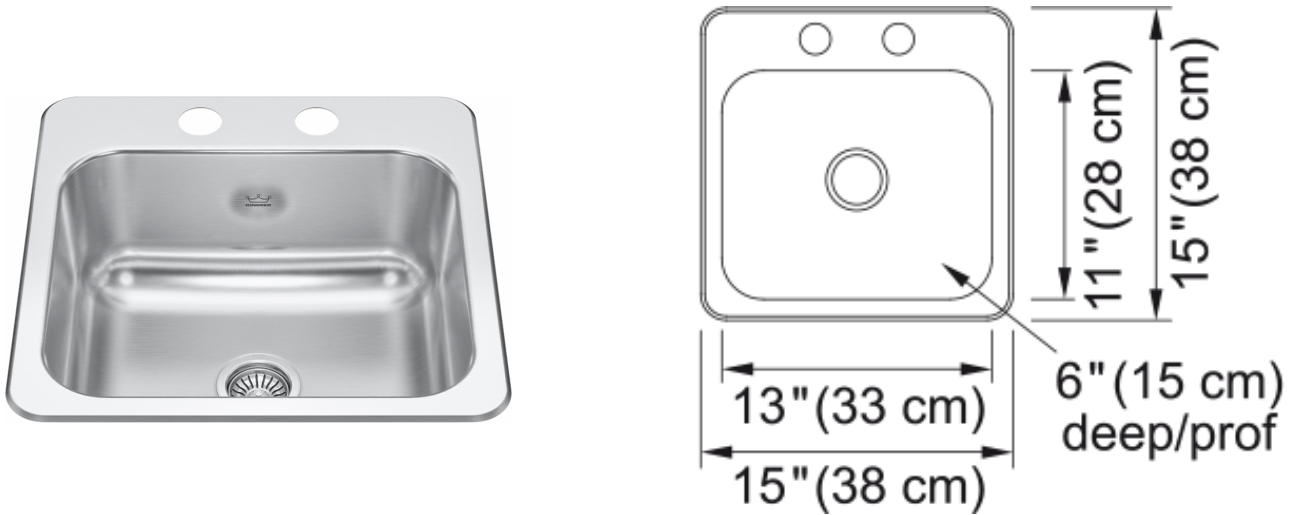

Creemore Drop In Sink CSLA1515-6-2CBN | 101.0651.328

Technical Data

Aspect

| | |
|------------------|-----------------|
| Sink type | Sink |
| Type of material | Stainless steel |
| Number of bowls | 1 |
| Color | Steel |
| Surface finish | Silk |

Product Dimensions

| | |
|--------------------------------|----|
| Exterior size: right to left | 15 |
| Exterior size: front to back | 15 |
| Large bowl size: right to left | 13 |
| Large bowl size: front to back | 11 |
| Large bowl: depth | 6 |